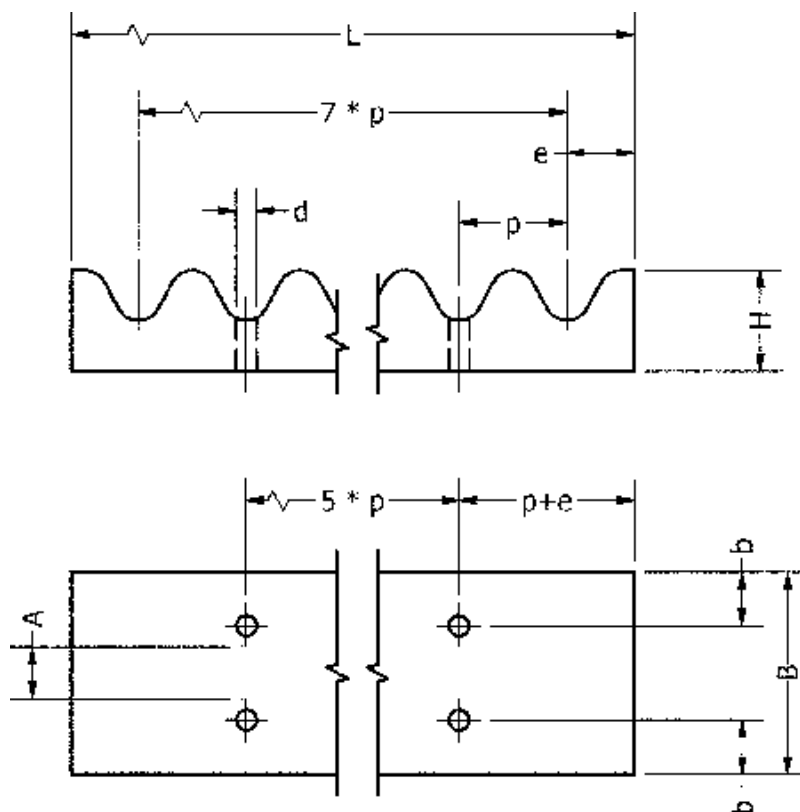

Article number: 6041651321000

Description: Clamping plate for belts HTD 8M 1000

Measures

= -	b = -
= -	B = 1000
= -	d = -
= -	e = 5
= -	H = 15
= -	L = 66
= -	
A = -	